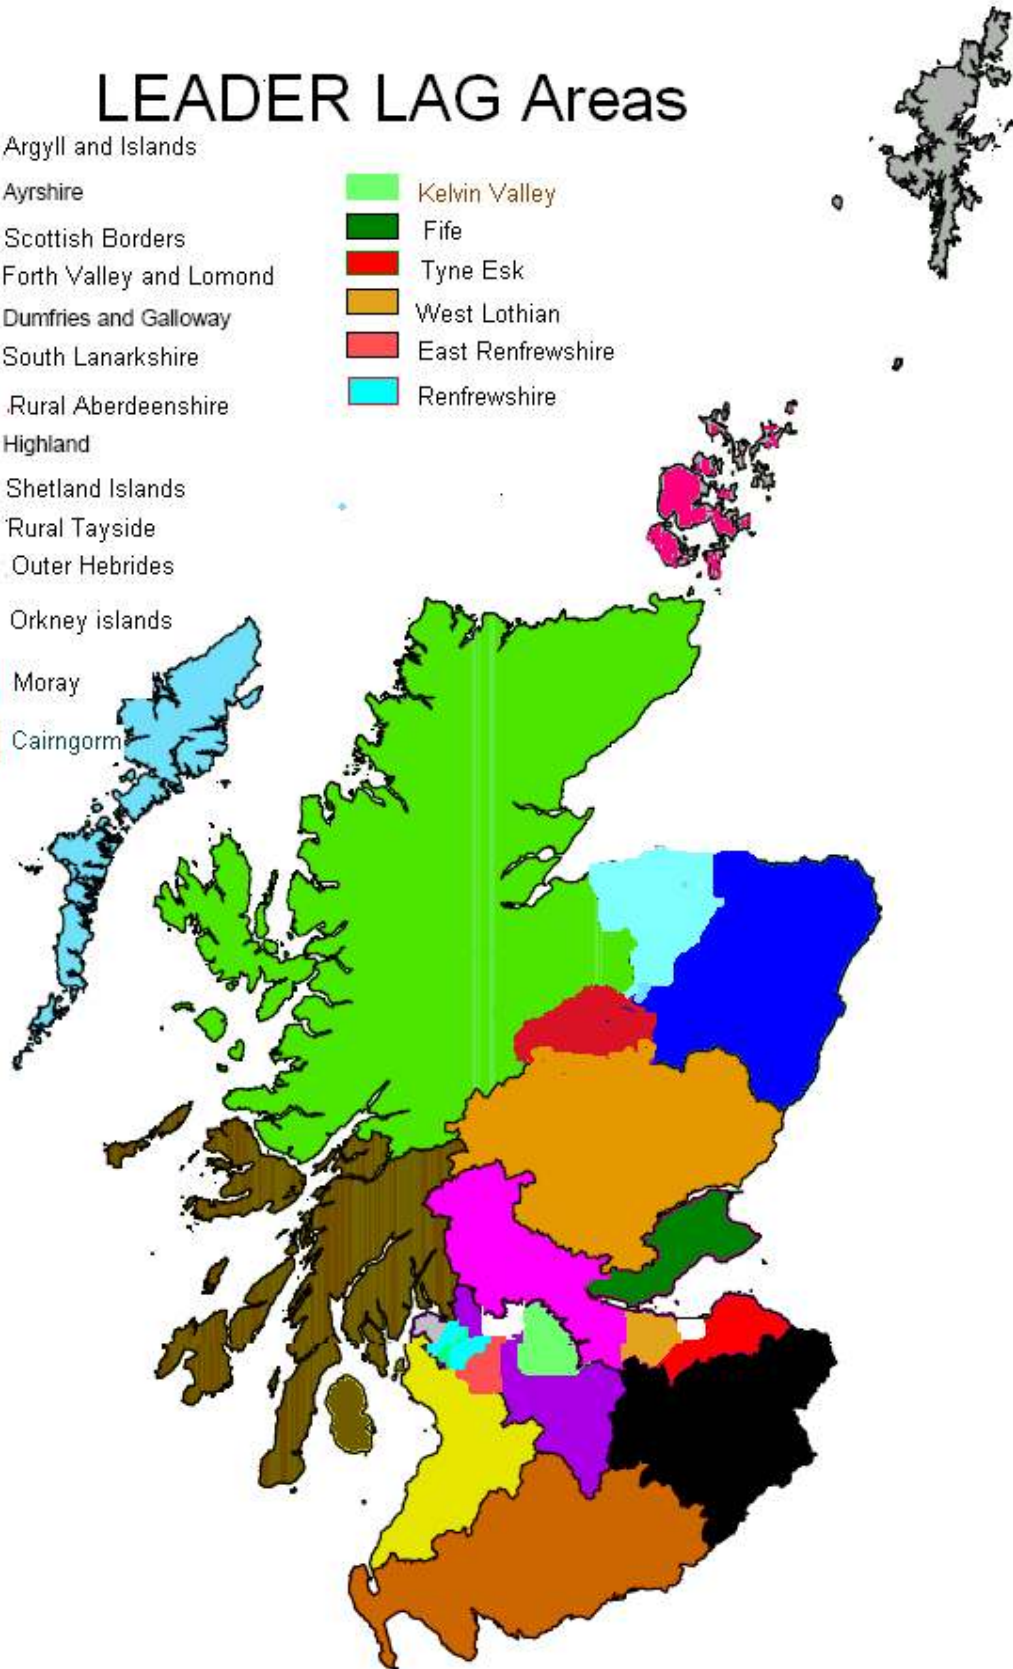

# LEADER LAG Areas

- Argyll and Islands
- Ayrshire
- Scottish Borders
- Forth Valley and Lothian
- Dumfries and Galloway
- South Lanarkshire
- Rural Aberdeenshire
- Highland
- Shetland Islands
- Rural Tayside
- Outer Hebrides
- Orkney islands
- Moray
- Cairngorm
- Kelvin Valley
- Fife
- Tyne Esk
- West Lothian
- East Renfrewshire
- Renfrewshire