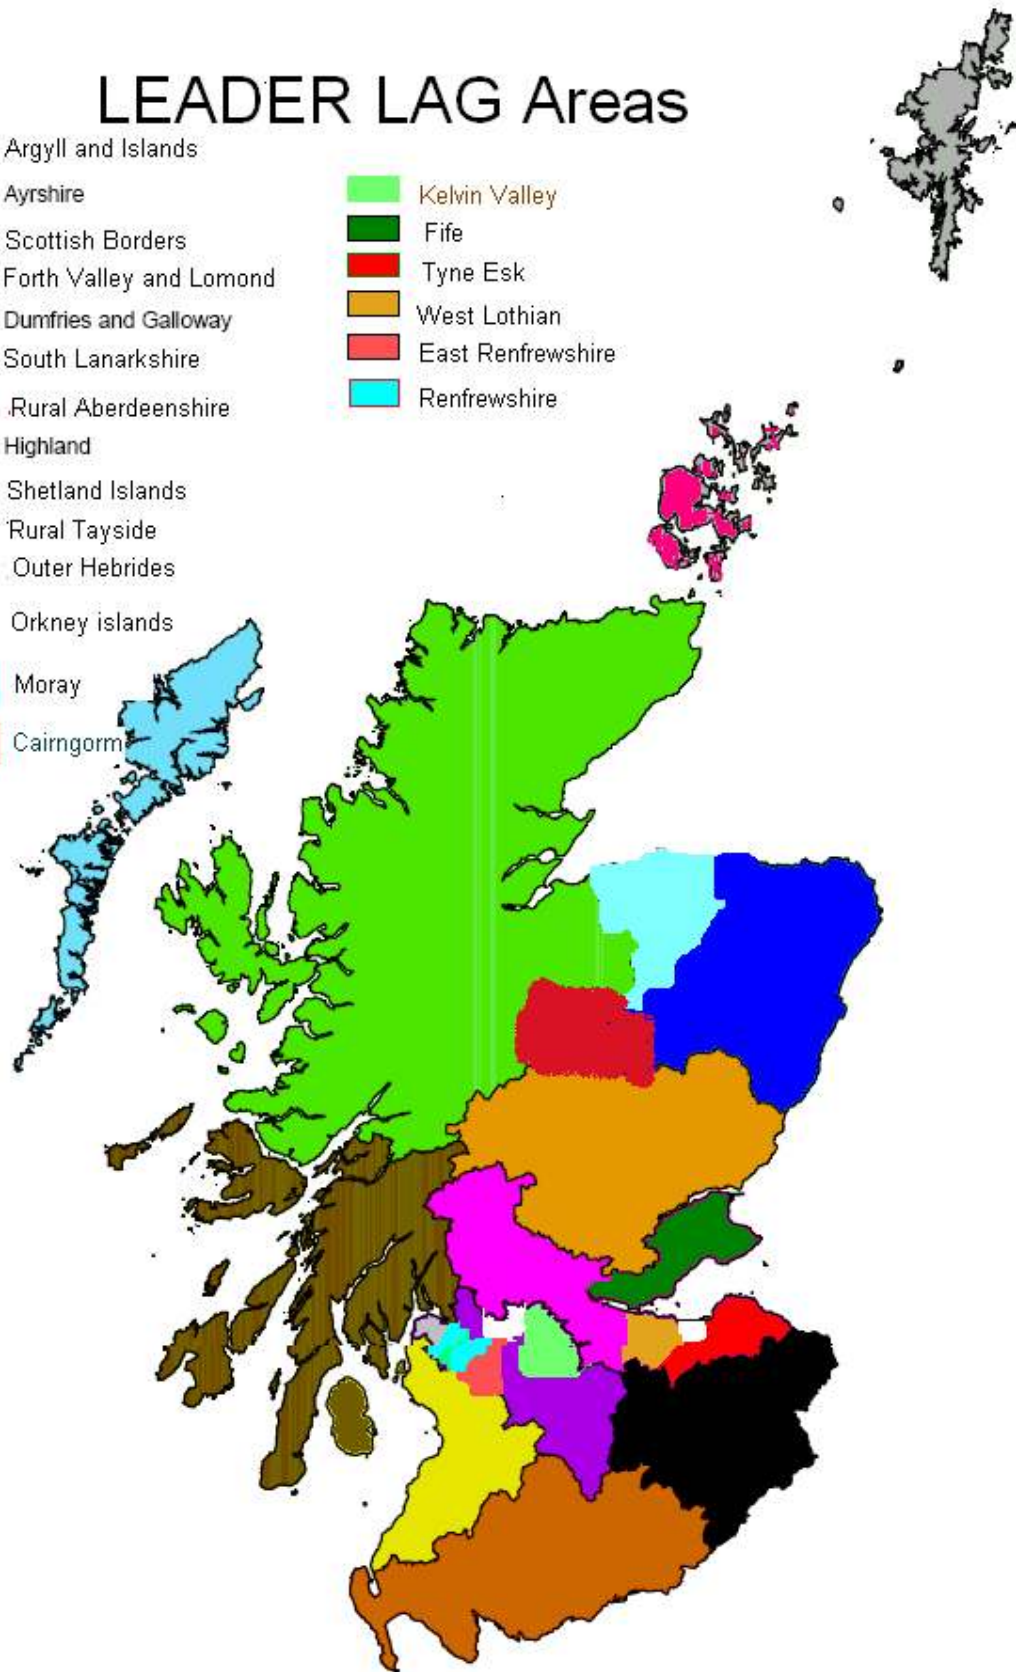

# LEADER LAG Areas

- Argyll and Islands
- Ayrshire
- Scottish Borders
- Forth Valley and Lothian
- Dumfries and Galloway
- South Lanarkshire
- Rural Aberdeenshire
- Highland
- Shetland Islands
- Rural Tayside
- Outer Hebrides
- Orkney islands
- Moray
- Cairngorm
- Kelvin Valley
- Fife
- Tyne Esk
- West Lothian
- East Renfrewshire
- Renfrewshire